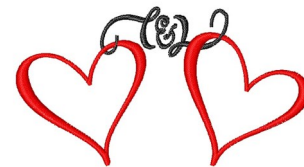

Name: Love Hearts Machine Embroidery Design

SKU: LL01-LL013B1

Brand: A Lyrical Letters Embroidery

Unique Colors: 13 (2 color Stops)

Unique Colors

	Color Name (Color Code)	Manufacturer - Type
	Super White (1001) [No Color Selected]	madeira - rayon
	Dusty Lilac (1263) [No Color Selected]	madeira - rayon
	Crocus (286)	Exquisite - Polyester 1000m