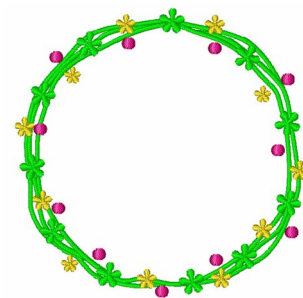

Name: Decorative Wreath Machine Embroidery Design

SKU: LL01-LL011K

Brand: A Lyrical Letters Embroidery

Unique Colors: 13 (3 color Stops)

Unique Colors

	Color Name (Color Code)	Manufacturer - Type
	Super White (1001) [No Color Selected]	madeira - rayon
	Dusty Lilac (1263) [No Color Selected]	madeira - rayon
	Crocus (286)	Exquisite - Polyester 1000m

Complete Color Sequence

#		Color Name (Color Code)	Manufacturer - Type
1		Super White (1001) [No Color Selected]	madeira - rayon
2		Super White (1001) [No Color Selected]	madeira - rayon
3		Crocus (286)	Exquisite - Polyester 1000m