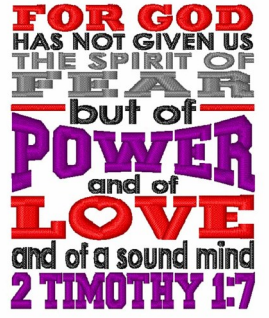

Name: Spirit Of Fear

SKU: LL01-LL005A

Brand: A Lyrical Letters Embroidery

Unique Colors: 13 (4 color Stops)

Unique Colors

	Color Name (Color Code)	Manufacturer - Type
	Super White (1001) [No Color Selected]	madeira - rayon
	Dusty Lilac (1263) [No Color Selected]	madeira - rayon
	Crocus (286)	Exquisite - Polyester 1000m