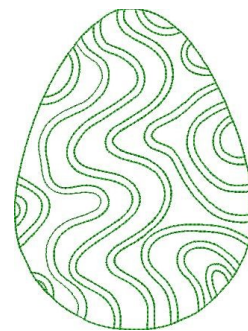

Name: Decorative Easter Egg Outline

SKU: GSD01-LINE98

Brand: Grand Slam Designs

Unique Colors: 13 (1 color Stops)

Unique Colors

	Color Name (Color Code)	Manufacturer - Type
	Super White (1001) [No Color Selected]	madeira - rayon
	Dusty Lilac (1263) [No Color Selected]	madeira - rayon
	Crocus (286)	Exquisite - Polyester 1000m

Complete Color Sequence

#		Color Name (Color Code)	Manufacturer - Type
1		Super White (1001) [No Color Selected]	madeira - rayon
2		Super White (1001) [No Color Selected]	madeira - rayon
3		Crocus (286)	Exquisite - Polyester 1000m