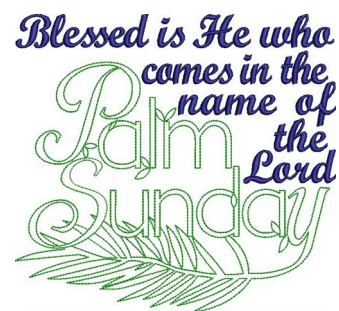

Name: Blessed Palm Sunday Machine
Embroidery Design

SKU: GSD01-LINE96T2

Brand: Grand Slam Designs

Unique Colors: 13 (2 color Stops)

Unique Colors

	Color Name (Color Code)	Manufacturer - Type
	Super White (1001) [No Color Selected]	madeira - rayon
	Dusty Lilac (1263) [No Color Selected]	madeira - rayon
	Crocus (286)	Exquisite - Polyester 1000m