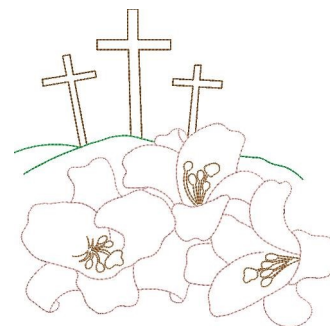

Name: Easter Calvary Outline Machine
Embroidery Design

SKU: GSD01-LINE88

Brand: Grand Slam Designs

Unique Colors: 13 (4 color Stops)

Unique Colors

	Color Name (Color Code)	Manufacturer - Type
	Super White (1001) [No Color Selected]	madeira - rayon
	Dusty Lilac (1263) [No Color Selected]	madeira - rayon
	Crocus (286)	Exquisite - Polyester 1000m

Complete Color Sequence

#		Color Name (Color Code)	Manufacturer - Type
1		Super White (1001) [No Color Selected]	madeira - rayon
2		Super White (1001) [No Color Selected]	madeira - rayon
3		Crocus (286)	Exquisite - Polyester 1000m