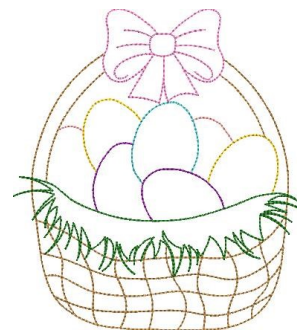

Name: Egg Basket Machine Embroidery Design

SKU: GSD01-LINE80

Brand: Grand Slam Designs

Unique Colors: 13 (7 color Stops)

Unique Colors

	Color Name (Color Code)	Manufacturer - Type
	Super White (1001) [No Color Selected]	madeira - rayon
	Dusty Lilac (1263) [No Color Selected]	madeira - rayon
	Crocus (286)	Exquisite - Polyester 1000m