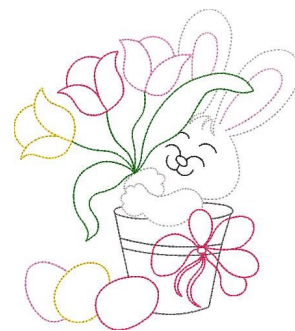

Name: Bunny Outline Machine Embroidery Design

SKU: GSD01-LINE76

Brand: Grand Slam Designs

Unique Colors: 13 (8 color Stops)

Unique Colors

	Color Name (Color Code)	Manufacturer - Type
	Super White (1001) [No Color Selected]	madeira - rayon
	Dusty Lilac (1263) [No Color Selected]	madeira - rayon
	Crocus (286)	Exquisite - Polyester 1000m