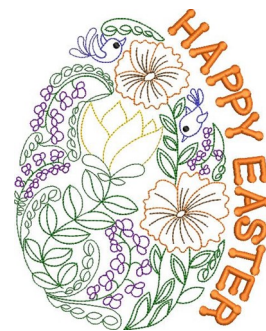

Name: Happy Easter Machine Embroidery Design

SKU: GSD01-LINE74T2

Brand: Grand Slam Designs

Unique Colors: 13 (8 color Stops)

Unique Colors

	Color Name (Color Code)	Manufacturer - Type
	Super White (1001) [No Color Selected]	madeira - rayon
	Dusty Lilac (1263) [No Color Selected]	madeira - rayon
	Crocus (286)	Exquisite - Polyester 1000m