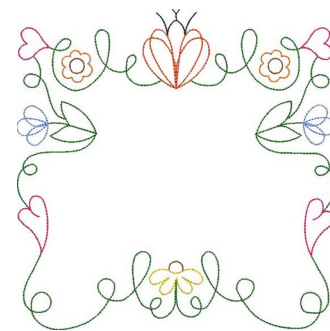

**Name:** Spring Border

**SKU:** GSD01-LINE60

**Brand:** Grand Slam Designs

**Unique Colors:** 13 (8 color Stops)

## Unique Colors

	<b>Color Name (Color Code)</b>	<b>Manufacturer - Type</b>
	Super White (1001) [No Color Selected]	madeira - rayon
	Dusty Lilac (1263) [No Color Selected]	madeira - rayon
	Crocus (286)	Exquisite - Polyester 1000m

# Complete Color Sequence

#		Color Name (Color Code)	Manufacturer - Type
1		Super White (1001) [No Color Selected]	madeira - rayon
2		Super White (1001) [No Color Selected]	madeira - rayon
3		Crocus (286)	Exquisite - Polyester 1000m