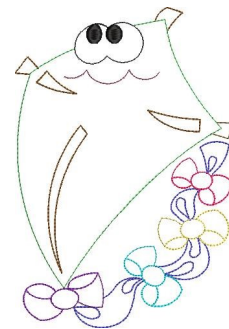

Name: Kite Outline Machine Embroidery Design

SKU: GSD01-LINE54

Brand: Grand Slam Designs

Unique Colors: 13 (9 color Stops)

Unique Colors

	Color Name (Color Code)	Manufacturer - Type
	Super White (1001) [No Color Selected]	madeira - rayon
	Dusty Lilac (1263) [No Color Selected]	madeira - rayon
	Crocus (286)	Exquisite - Polyester 1000m

Complete Color Sequence

#		Color Name (Color Code)	Manufacturer - Type
1		Super White (1001) [No Color Selected]	madeira - rayon
2		Super White (1001) [No Color Selected]	madeira - rayon
3		Crocus (286)	Exquisite - Polyester 1000m