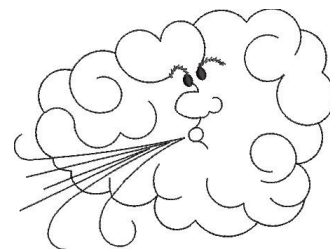

**Name:** Windy Cloud Outline Machine Embroidery Design

**SKU:** GSD01-LINE52

**Brand:** Grand Slam Designs

**Unique Colors:** 13 (1 color Stops)