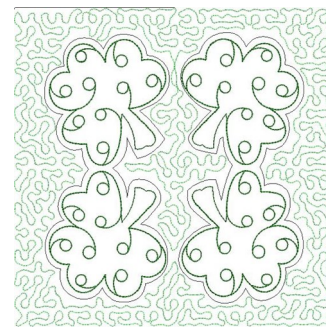

Name: Shamrock Quilt Square

SKU: GSD01-LINE50

Brand: Grand Slam Designs

Unique Colors: 13 (2 color Stops)

Unique Colors

	Color Name (Color Code)	Manufacturer - Type
	Super White (1001) [No Color Selected]	madeira - rayon
	Dusty Lilac (1263) [No Color Selected]	madeira - rayon
	Crocus (286)	Exquisite - Polyester 1000m

Complete Color Sequence

#		Color Name (Color Code)	Manufacturer - Type
1		Super White (1001) [No Color Selected]	madeira - rayon
2		Super White (1001) [No Color Selected]	madeira - rayon
3		Crocus (286)	Exquisite - Polyester 1000m