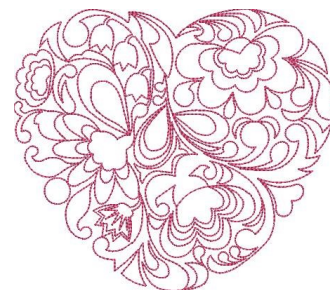

Name: Floral Outline Heart Machine Embroidery Design

SKU: GSD01-LINE30

Brand: Grand Slam Designs

Unique Colors: 13 (1 color Stops)

Unique Colors

	Color Name (Color Code)	Manufacturer - Type
	Super White (1001) [No Color Selected]	madeira - rayon
	Dusty Lilac (1263) [No Color Selected]	madeira - rayon
	Crocus (286)	Exquisite - Polyester 1000m

Complete Color Sequence

#		Color Name (Color Code)	Manufacturer - Type
1		Super White (1001) [No Color Selected]	madeira - rayon
2		Super White (1001) [No Color Selected]	madeira - rayon
3		Crocus (286)	Exquisite - Polyester 1000m