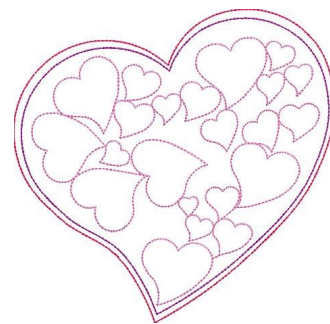

Name: Valentines Day Heart Outline

SKU: GSD01-LINE26

Brand: Grand Slam Designs

Unique Colors: 13 (3 color Stops)

Unique Colors

	Color Name (Color Code)	Manufacturer - Type
	Super White (1001) [No Color Selected]	madeira - rayon
	Dusty Lilac (1263) [No Color Selected]	madeira - rayon
	Crocus (286)	Exquisite - Polyester 1000m