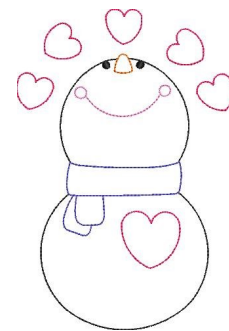

Name: Valentines Day Snowman Outline
Machine Embroidery Design

SKU: GSD01-LINE24

Brand: Grand Slam Designs

Unique Colors: 13 (5 color Stops)

Unique Colors

	Color Name (Color Code)	Manufacturer - Type
	Super White (1001) [No Color Selected]	madeira - rayon
	Dusty Lilac (1263) [No Color Selected]	madeira - rayon
	Crocus (286)	Exquisite - Polyester 1000m