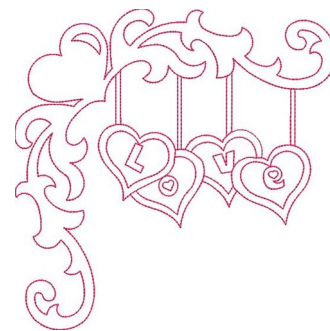

Name: Valentines Heart Border Outline Machine
Embroidery Design

SKU: GSD01-LINE20

Brand: Grand Slam Designs

Unique Colors: 13 (1 color Stops)

Unique Colors

	Color Name (Color Code)	Manufacturer - Type
	Super White (1001) [No Color Selected]	madeira - rayon
	Dusty Lilac (1263) [No Color Selected]	madeira - rayon
	Crocus (286)	Exquisite - Polyester 1000m

Complete Color Sequence

#		Color Name (Color Code)	Manufacturer - Type
1		Super White (1001) [No Color Selected]	madeira - rayon
2		Super White (1001) [No Color Selected]	madeira - rayon
3		Crocus (286)	Exquisite - Polyester 1000m