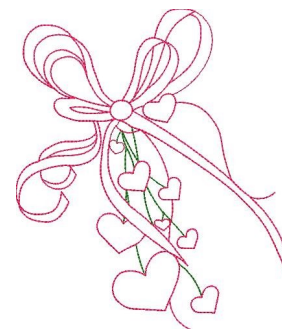

Name: Ribbon & Hearts Outline

SKU: GSD01-LINE12

Brand: Grand Slam Designs

Unique Colors: 13 (2 color Stops)

Unique Colors

	Color Name (Color Code)	Manufacturer - Type
	Super White (1001) [No Color Selected]	madeira - rayon
	Dusty Lilac (1263) [No Color Selected]	madeira - rayon
	Crocus (286)	Exquisite - Polyester 1000m

Complete Color Sequence

#		Color Name (Color Code)	Manufacturer - Type
1		Super White (1001) [No Color Selected]	madeira - rayon
2		Super White (1001) [No Color Selected]	madeira - rayon
3		Crocus (286)	Exquisite - Polyester 1000m