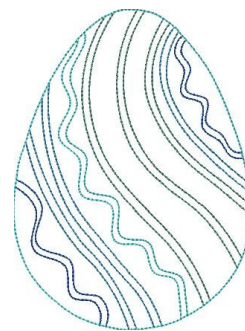

Name: Easter Egg Machine Embroidery Design

SKU: GSD01-LINE102

Brand: Grand Slam Designs

Unique Colors: 13 (4 color Stops)

Unique Colors

	Color Name (Color Code)	Manufacturer - Type
	Super White (1001) [No Color Selected]	madeira - rayon
	Dusty Lilac (1263) [No Color Selected]	madeira - rayon
	Crocus (286)	Exquisite - Polyester 1000m

Complete Color Sequence

#		Color Name (Color Code)	Manufacturer - Type
1		Super White (1001) [No Color Selected]	madeira - rayon
2		Super White (1001) [No Color Selected]	madeira - rayon
3		Crocus (286)	Exquisite - Polyester 1000m