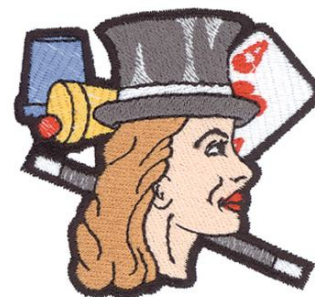

Name: Female Magician Machine Embroidery Design

SKU: DC01-LG1410

Brand: Dakota Collectibles

Unique Colors: 13 (8 color Stops)

Unique Colors

	Color Name (Color Code)	Manufacturer - Type
	Super White (1001) [No Color Selected]	madeira - rayon
	Dusty Lilac (1263) [No Color Selected]	madeira - rayon
	Crocus (286)	Exquisite - Polyester 1000m

Complete Color Sequence

#		Color Name (Color Code)	Manufacturer - Type
1		Super White (1001) [No Color Selected]	madeira - rayon
2		Super White (1001) [No Color Selected]	madeira - rayon
3		Crocus (286)	Exquisite - Polyester 1000m