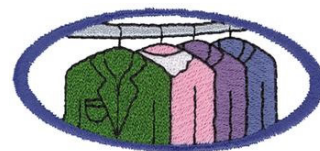

Name: Dry Cleaner Logo Machine Embroidery Design

SKU: DC01-LG1385

Brand: Dakota Collectibles

Unique Colors: 13 (8 color Stops)

Unique Colors

	Color Name (Color Code)	Manufacturer - Type
	Super White (1001) [No Color Selected]	madeira - rayon
	Dusty Lilac (1263) [No Color Selected]	madeira - rayon
	Crocus (286)	Exquisite - Polyester 1000m

Complete Color Sequence

#		Color Name (Color Code)	Manufacturer - Type
1		Super White (1001) [No Color Selected]	madeira - rayon
2		Super White (1001) [No Color Selected]	madeira - rayon
3		Crocus (286)	Exquisite - Polyester 1000m