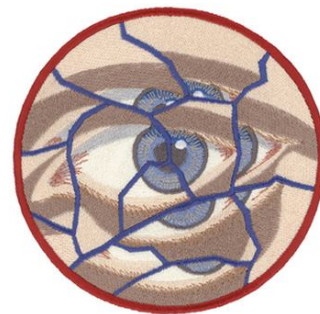

Name: Abstract Eye Machine Embroidery Design

SKU: DC01-LG1356

Brand: Dakota Collectibles

Unique Colors: 13 (13 color Stops)

Unique Colors

	Color Name (Color Code)	Manufacturer - Type
	Super White (1001) [No Color Selected]	madeira - rayon
	Dusty Lilac (1263) [No Color Selected]	madeira - rayon
	Crocus (286)	Exquisite - Polyester 1000m

Complete Color Sequence

#		Color Name (Color Code)	Manufacturer - Type
1		Super White (1001) [No Color Selected]	madeira - rayon
2		Super White (1001) [No Color Selected]	madeira - rayon
3		Crocus (286)	Exquisite - Polyester 1000m