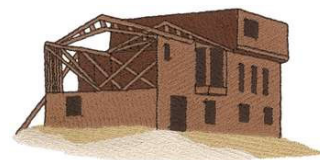

Name: Home Construction Machine Embroidery Design

SKU: DC01-LG1331

Brand: Dakota Collectibles

Unique Colors: 13 (5 color Stops)

Unique Colors

	Color Name (Color Code)	Manufacturer - Type
	Super White (1001) [No Color Selected]	madeira - rayon
	Dusty Lilac (1263) [No Color Selected]	madeira - rayon
	Crocus (286)	Exquisite - Polyester 1000m

Complete Color Sequence

#		Color Name (Color Code)	Manufacturer - Type
1		Super White (1001) [No Color Selected]	madeira - rayon
2		Super White (1001) [No Color Selected]	madeira - rayon
3		Crocus (286)	Exquisite - Polyester 1000m