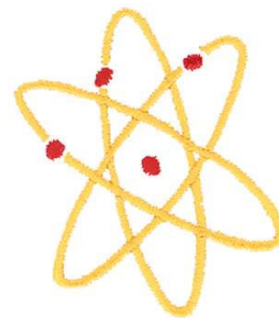

Name: Atomic Energy Outline Machine
Embroidery Design

SKU: DC01-LG1248

Brand: Dakota Collectibles

Unique Colors: 13 (2 color Stops)

Unique Colors

	Color Name (Color Code)	Manufacturer - Type
	Super White (1001) [No Color Selected]	madeira - rayon
	Dusty Lilac (1263) [No Color Selected]	madeira - rayon
	Crocus (286)	Exquisite - Polyester 1000m

Complete Color Sequence

#		Color Name (Color Code)	Manufacturer - Type
1		Super White (1001) [No Color Selected]	madeira - rayon
2		Super White (1001) [No Color Selected]	madeira - rayon
3		Crocus (286)	Exquisite - Polyester 1000m