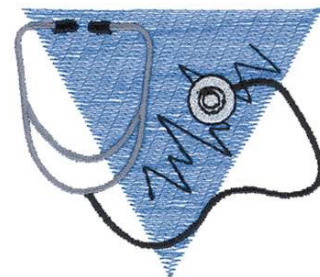

Name: Stethoscope Machine Embroidery Design

SKU: DC01-LG1223

Brand: Dakota Collectibles

Unique Colors: 13 (4 color Stops)

Unique Colors

	Color Name (Color Code)	Manufacturer - Type
	Super White (1001) [No Color Selected]	madeira - rayon
	Dusty Lilac (1263) [No Color Selected]	madeira - rayon
	Crocus (286)	Exquisite - Polyester 1000m

Complete Color Sequence

#		Color Name (Color Code)	Manufacturer - Type
1		Super White (1001) [No Color Selected]	madeira - rayon
2		Super White (1001) [No Color Selected]	madeira - rayon
3		Crocus (286)	Exquisite - Polyester 1000m