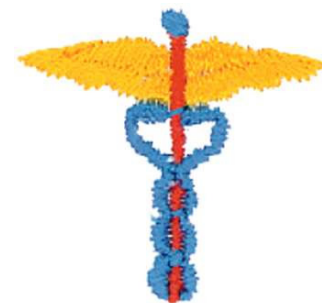

Name: Caduceus Machine Embroidery Design

SKU: DC01-LG0806

Brand: Dakota Collectibles

Unique Colors: 13 (3 color Stops)

Unique Colors

	Color Name (Color Code)	Manufacturer - Type
	Super White (1001) [No Color Selected]	madeira - rayon
	Dusty Lilac (1263) [No Color Selected]	madeira - rayon
	Crocus (286)	Exquisite - Polyester 1000m

Complete Color Sequence

#		Color Name (Color Code)	Manufacturer - Type
1		Super White (1001) [No Color Selected]	madeira - rayon
2		Super White (1001) [No Color Selected]	madeira - rayon
3		Crocus (286)	Exquisite - Polyester 1000m