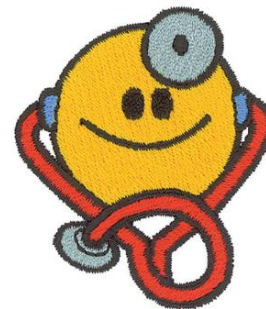

Name: Smiley Doctor Machine Embroidery Design

SKU: DC01-LG0763

Brand: Dakota Collectibles

Unique Colors: 13 (5 color Stops)

Unique Colors

	Color Name (Color Code)	Manufacturer - Type
	Super White (1001) [No Color Selected]	madeira - rayon
	Dusty Lilac (1263) [No Color Selected]	madeira - rayon
	Crocus (286)	Exquisite - Polyester 1000m