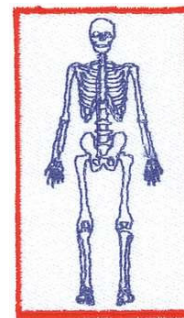

Name: Skeleton Machine Embroidery Design

SKU: DC01-LG0743

Brand: Dakota Collectibles

Unique Colors: 13 (3 color Stops)

Unique Colors

	Color Name (Color Code)	Manufacturer - Type
	Super White (1001) [No Color Selected]	madeira - rayon
	Dusty Lilac (1263) [No Color Selected]	madeira - rayon
	Crocus (286)	Exquisite - Polyester 1000m