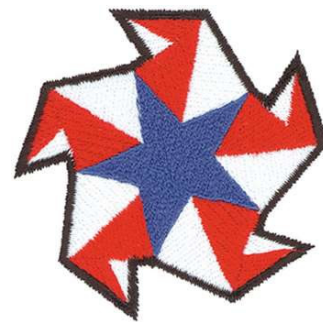

Name: American Pinwheel Machine Embroidery Design

SKU: DC01-LG0716

Brand: Dakota Collectibles

Unique Colors: 13 (4 color Stops)

Unique Colors

	Color Name (Color Code)	Manufacturer - Type
	Super White (1001) [No Color Selected]	madeira - rayon
	Dusty Lilac (1263) [No Color Selected]	madeira - rayon
	Crocus (286)	Exquisite - Polyester 1000m

Complete Color Sequence

#		Color Name (Color Code)	Manufacturer - Type
1		Super White (1001) [No Color Selected]	madeira - rayon
2		Super White (1001) [No Color Selected]	madeira - rayon
3		Crocus (286)	Exquisite - Polyester 1000m