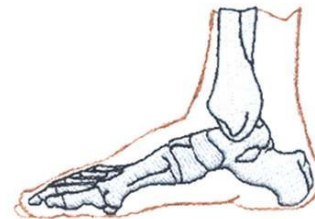

Name: Orthopedic Logo Machine Embroidery Design

SKU: DC01-LG0571

Brand: Dakota Collectibles

Unique Colors: 13 (3 color Stops)

Unique Colors

	Color Name (Color Code)	Manufacturer - Type
	Super White (1001) [No Color Selected]	madeira - rayon
	Dusty Lilac (1263) [No Color Selected]	madeira - rayon
	Crocus (286)	Exquisite - Polyester 1000m