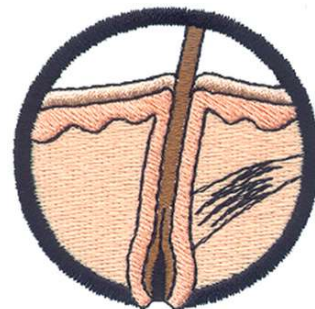

Name: Dermatology Logo Machine Embroidery Design

SKU: DC01-LG0567

Brand: Dakota Collectibles

Unique Colors: 13 (4 color Stops)

Unique Colors

	Color Name (Color Code)	Manufacturer - Type
	Super White (1001) [No Color Selected]	madeira - rayon
	Dusty Lilac (1263) [No Color Selected]	madeira - rayon
	Crocus (286)	Exquisite - Polyester 1000m

Complete Color Sequence

#		Color Name (Color Code)	Manufacturer - Type
1		Super White (1001) [No Color Selected]	madeira - rayon
2		Super White (1001) [No Color Selected]	madeira - rayon
3		Crocus (286)	Exquisite - Polyester 1000m