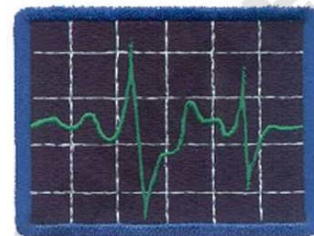

**Name:** Heart Monitor Machine Embroidery Design

**SKU:** DC01-LG0560

**Brand:** Dakota Collectibles

**Unique Colors:** 13 (4 color Stops)

## Unique Colors

	<b>Color Name (Color Code)</b>	<b>Manufacturer - Type</b>
	Super White (1001) [No Color Selected]	madeira - rayon
	Dusty Lilac (1263) [No Color Selected]	madeira - rayon
	Crocus (286)	Exquisite - Polyester 1000m

# Complete Color Sequence

#		Color Name (Color Code)	Manufacturer - Type
1		Super White (1001) [No Color Selected]	madeira - rayon
2		Super White (1001) [No Color Selected]	madeira - rayon
3		Crocus (286)	Exquisite - Polyester 1000m