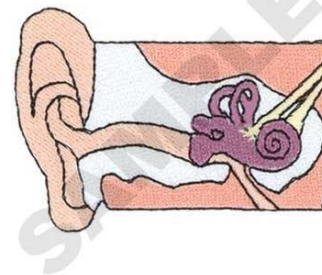

Name: Inner Ear Machine Embroidery Design

SKU: DC01-LG0558

Brand: Dakota Collectibles

Unique Colors: 13 (6 color Stops)

Unique Colors

	Color Name (Color Code)	Manufacturer - Type
	Super White (1001) [No Color Selected]	madeira - rayon
	Dusty Lilac (1263) [No Color Selected]	madeira - rayon
	Crocus (286)	Exquisite - Polyester 1000m

Complete Color Sequence

#		Color Name (Color Code)	Manufacturer - Type
1		Super White (1001) [No Color Selected]	madeira - rayon
2		Super White (1001) [No Color Selected]	madeira - rayon
3		Crocus (286)	Exquisite - Polyester 1000m