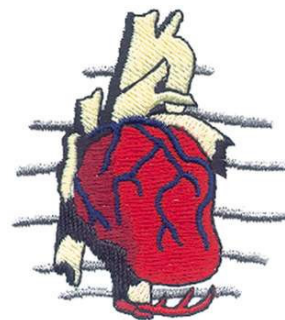

Name: Cardiology Logo Machine Embroidery Design

SKU: DC01-LG0554

Brand: Dakota Collectibles

Unique Colors: 13 (6 color Stops)

Unique Colors

	Color Name (Color Code)	Manufacturer - Type
	Super White (1001) [No Color Selected]	madeira - rayon
	Dusty Lilac (1263) [No Color Selected]	madeira - rayon
	Crocus (286)	Exquisite - Polyester 1000m