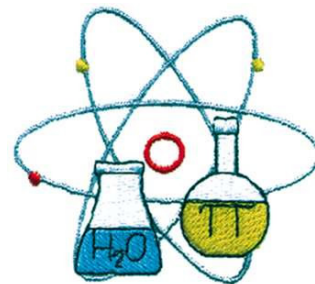

Name: Science Model Machine Embroidery Design

SKU: DC01-LG0525

Brand: Dakota Collectibles

Unique Colors: 13 (6 color Stops)

Unique Colors

	Color Name (Color Code)	Manufacturer - Type
	Super White (1001) [No Color Selected]	madeira - rayon
	Dusty Lilac (1263) [No Color Selected]	madeira - rayon
	Crocus (286)	Exquisite - Polyester 1000m

Complete Color Sequence

#		Color Name (Color Code)	Manufacturer - Type
1		Super White (1001) [No Color Selected]	madeira - rayon
2		Super White (1001) [No Color Selected]	madeira - rayon
3		Crocus (286)	Exquisite - Polyester 1000m