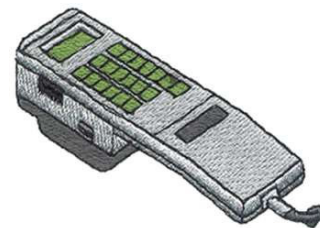

Name: Cellular Phone Machine Embroidery Design

SKU: DC01-LG0510

Brand: Dakota Collectibles

Unique Colors: 13 (4 color Stops)

Unique Colors

	Color Name (Color Code)	Manufacturer - Type
	Super White (1001) [No Color Selected]	madeira - rayon
	Dusty Lilac (1263) [No Color Selected]	madeira - rayon
	Crocus (286)	Exquisite - Polyester 1000m