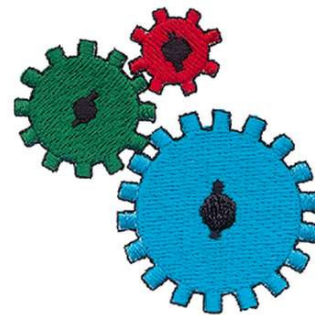

Name: Mechanical Gears Machine Embroidery Design

SKU: DC01-LG0507

Brand: Dakota Collectibles

Unique Colors: 13 (4 color Stops)

Unique Colors

	Color Name (Color Code)	Manufacturer - Type
	Super White (1001) [No Color Selected]	madeira - rayon
	Dusty Lilac (1263) [No Color Selected]	madeira - rayon
	Crocus (286)	Exquisite - Polyester 1000m

Complete Color Sequence

#		Color Name (Color Code)	Manufacturer - Type
1		Super White (1001) [No Color Selected]	madeira - rayon
2		Super White (1001) [No Color Selected]	madeira - rayon
3		Crocus (286)	Exquisite - Polyester 1000m