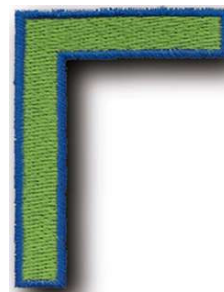

**Name:** Greek Letter Gamma

**SKU:** DC01-LG0484

**Brand:** Dakota Collectibles

**Unique Colors:** 13 (2 color Stops)

## Unique Colors

	<b>Color Name (Color Code)</b>	<b>Manufacturer - Type</b>
	Super White (1001) [No Color Selected]	madeira - rayon
	Dusty Lilac (1263) [No Color Selected]	madeira - rayon
	Crocus (286)	Exquisite - Polyester 1000m

# Complete Color Sequence

#		Color Name (Color Code)	Manufacturer - Type
1		Super White (1001) [No Color Selected]	madeira - rayon
2		Super White (1001) [No Color Selected]	madeira - rayon
3		Crocus (286)	Exquisite - Polyester 1000m