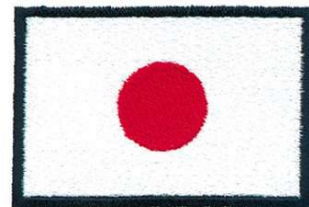

Name: Japan Flag Machine Embroidery Design

SKU: DC01-LG0354

Brand: Dakota Collectibles

Unique Colors: 13 (3 color Stops)

Unique Colors

	Color Name (Color Code)	Manufacturer - Type
	Super White (1001) [No Color Selected]	madeira - rayon
	Dusty Lilac (1263) [No Color Selected]	madeira - rayon
	Crocus (286)	Exquisite - Polyester 1000m

Complete Color Sequence

#		Color Name (Color Code)	Manufacturer - Type
1		Super White (1001) [No Color Selected]	madeira - rayon
2		Super White (1001) [No Color Selected]	madeira - rayon
3		Crocus (286)	Exquisite - Polyester 1000m