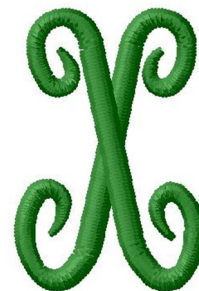

Name: Laurel Monogram Alphabet X Machine
Embroidery Design

SKU: GSD01-LAURELX

Brand: Grand Slam Designs

Unique Colors: 13 (1 color Stops)

Unique Colors

| | Color Name (Color Code) | Manufacturer - Type |
|--|--|-----------------------------|
|  | Super White (1001) [No Color Selected] | madeira - rayon |
|  | Dusty Lilac (1263) [No Color Selected] | madeira - rayon |
|  | Crocus (286) | Exquisite - Polyester 1000m |

Complete Color Sequence

| # | | Color Name (Color Code) | Manufacturer - Type |
|---|---|--|--------------------------------|
| 1 |  | Super White (1001) [No Color Selected] | madeira - rayon |
| 2 |  | Super White (1001) [No Color Selected] | madeira - rayon |
| 3 |  | Crocus (286) | Exquisite - Polyester 1000m |