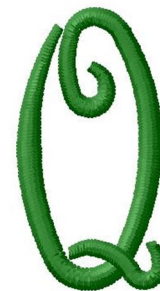

Name: Laurel Monogram Alphabet Q Machine
Embroidery Design

SKU: GSD01-LAURELQ

Brand: Grand Slam Designs

Unique Colors: 13 (1 color Stops)

Unique Colors

	Color Name (Color Code)	Manufacturer - Type
	Super White (1001) [No Color Selected]	madeira - rayon
	Dusty Lilac (1263) [No Color Selected]	madeira - rayon
	Crocus (286)	Exquisite - Polyester 1000m

Complete Color Sequence

#		Color Name (Color Code)	Manufacturer - Type
1		Super White (1001) [No Color Selected]	madeira - rayon
2		Super White (1001) [No Color Selected]	madeira - rayon
3		Crocus (286)	Exquisite - Polyester 1000m