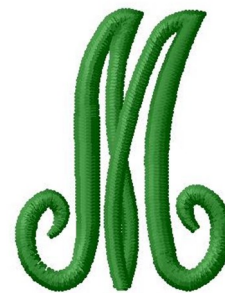

**Name:** Laurel Monogram Alphabet M Machine Embroidery Design

**SKU:** GSD01-LAURELM

**Brand:** Grand Slam Designs

**Unique Colors:** 13 (1 color Stops)

## Unique Colors

	<b>Color Name (Color Code)</b>	<b>Manufacturer - Type</b>
	Super White (1001) [No Color Selected]	madeira - rayon
	Dusty Lilac (1263) [No Color Selected]	madeira - rayon
	Crocus (286)	Exquisite - Polyester 1000m

# Complete Color Sequence

#		Color Name (Color Code)	Manufacturer - Type
1		Super White (1001) [No Color Selected]	madeira - rayon
2		Super White (1001) [No Color Selected]	madeira - rayon
3		Crocus (286)	Exquisite - Polyester 1000m