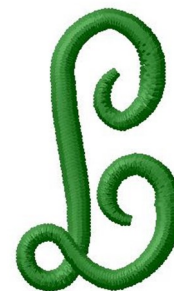

Name: Laurel Monogram Alphabet L Machine Embroidery Design

SKU: GSD01-LAURELL

Brand: Grand Slam Designs

Unique Colors: 13 (1 color Stops)

Unique Colors

	Color Name (Color Code)	Manufacturer - Type
	Super White (1001) [No Color Selected]	madeira - rayon
	Dusty Lilac (1263) [No Color Selected]	madeira - rayon
	Crocus (286)	Exquisite - Polyester 1000m

Complete Color Sequence

#		Color Name (Color Code)	Manufacturer - Type
1		Super White (1001) [No Color Selected]	madeira - rayon
2		Super White (1001) [No Color Selected]	madeira - rayon
3		Crocus (286)	Exquisite - Polyester 1000m