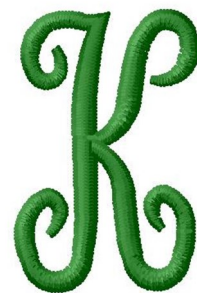

Name: Laurel Monogram Alphabet K Machine Embroidery Design

SKU: GSD01-LAURELK

Brand: Grand Slam Designs

Unique Colors: 13 (1 color Stops)

Unique Colors

	Color Name (Color Code)	Manufacturer - Type
	Super White (1001) [No Color Selected]	madeira - rayon
	Dusty Lilac (1263) [No Color Selected]	madeira - rayon
	Crocus (286)	Exquisite - Polyester 1000m

Complete Color Sequence

#		Color Name (Color Code)	Manufacturer - Type
1		Super White (1001) [No Color Selected]	madeira - rayon
2		Super White (1001) [No Color Selected]	madeira - rayon
3		Crocus (286)	Exquisite - Polyester 1000m