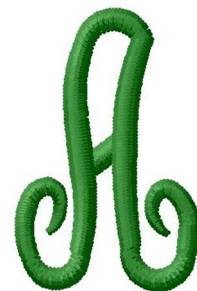

Name: Laurel Monogram Alphabet A Machine Embroidery Design

SKU: GSD01-LAURELA

Brand: Grand Slam Designs

Unique Colors: 13 (1 color Stops)

Unique Colors

	Color Name (Color Code)	Manufacturer - Type
	Super White (1001) [No Color Selected]	madeira - rayon
	Dusty Lilac (1263) [No Color Selected]	madeira - rayon
	Crocus (286)	Exquisite - Polyester 1000m

Complete Color Sequence

#		Color Name (Color Code)	Manufacturer - Type
1		Super White (1001) [No Color Selected]	madeira - rayon
2		Super White (1001) [No Color Selected]	madeira - rayon
3		Crocus (286)	Exquisite - Polyester 1000m