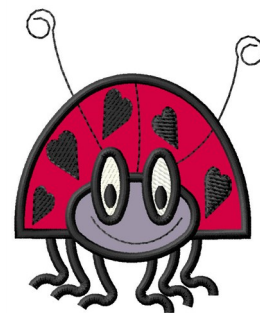

Name: Applique Ladybug Machine Embroidery Design

SKU: GSD01-LADY53

Brand: Grand Slam Designs

Unique Colors: 13 (7 color Stops)

Unique Colors

	Color Name (Color Code)	Manufacturer - Type
	Super White (1001) [No Color Selected]	madeira - rayon
	Dusty Lilac (1263) [No Color Selected]	madeira - rayon
	Crocus (286)	Exquisite - Polyester 1000m