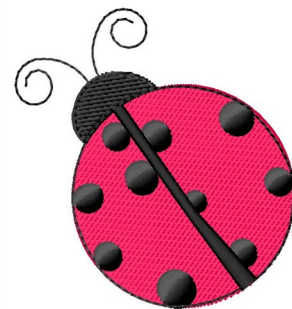

Name: Little Lady Bug

SKU: GSD01-LADY051

Brand: Grand Slam Designs

Unique Colors: 13 (2 color Stops)

Unique Colors

| | Color Name (Color Code) | Manufacturer - Type |
|--|--|-----------------------------|
| | Super White (1001) [No Color Selected] | madeira - rayon |
| | Dusty Lilac (1263) [No Color Selected] | madeira - rayon |
| | Crocus (286) | Exquisite - Polyester 1000m |

Complete Color Sequence

| # | | Color Name (Color Code) | Manufacturer - Type |
|---|---|--|--------------------------------|
| 1 |  | Super White (1001) [No Color Selected] | madeira - rayon |
| 2 |  | Super White (1001) [No Color Selected] | madeira - rayon |
| 3 |  | Crocus (286) | Exquisite - Polyester 1000m |