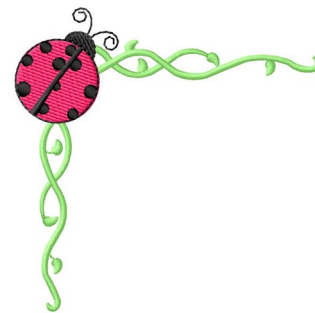

Name: Ladybugn Vine Machine Embroidery Design

SKU: GSD01-LADY046

Brand: Grand Slam Designs

Unique Colors: 13 (3 color Stops)

Unique Colors

	Color Name (Color Code)	Manufacturer - Type
	Super White (1001) [No Color Selected]	madeira - rayon
	Dusty Lilac (1263) [No Color Selected]	madeira - rayon
	Crocus (286)	Exquisite - Polyester 1000m

Complete Color Sequence

#		Color Name (Color Code)	Manufacturer - Type
1		Super White (1001) [No Color Selected]	madeira - rayon
2		Super White (1001) [No Color Selected]	madeira - rayon
3		Crocus (286)	Exquisite - Polyester 1000m