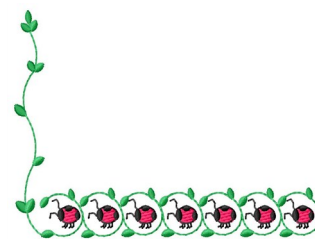

Name: Border Of Ladybugs Machine Embroidery Design

SKU: GSD01-LADY044

Brand: Grand Slam Designs

Unique Colors: 13 (3 color Stops)

Unique Colors

	Color Name (Color Code)	Manufacturer - Type
	Super White (1001) [No Color Selected]	madeira - rayon
	Dusty Lilac (1263) [No Color Selected]	madeira - rayon
	Crocus (286)	Exquisite - Polyester 1000m

Complete Color Sequence

#		Color Name (Color Code)	Manufacturer - Type
1		Super White (1001) [No Color Selected]	madeira - rayon
2		Super White (1001) [No Color Selected]	madeira - rayon
3		Crocus (286)	Exquisite - Polyester 1000m