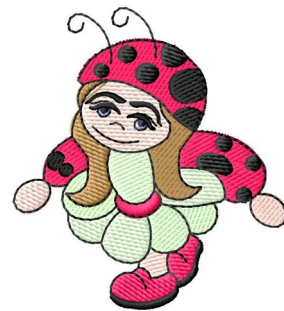

**Name:** Girl Ladybug Machine Embroidery Design

**SKU:** GSD01-LADY042

**Brand:** Grand Slam Designs

**Unique Colors:** 13 (6 color Stops)

## Unique Colors

	<b>Color Name (Color Code)</b>	<b>Manufacturer - Type</b>
	Super White (1001) [No Color Selected]	madeira - rayon
	Dusty Lilac (1263) [No Color Selected]	madeira - rayon
	Crocus (286)	Exquisite - Polyester 1000m

# Complete Color Sequence

#		Color Name (Color Code)	Manufacturer - Type
1		Super White (1001) [No Color Selected]	madeira - rayon
2		Super White (1001) [No Color Selected]	madeira - rayon
3		Crocus (286)	Exquisite - Polyester 1000m